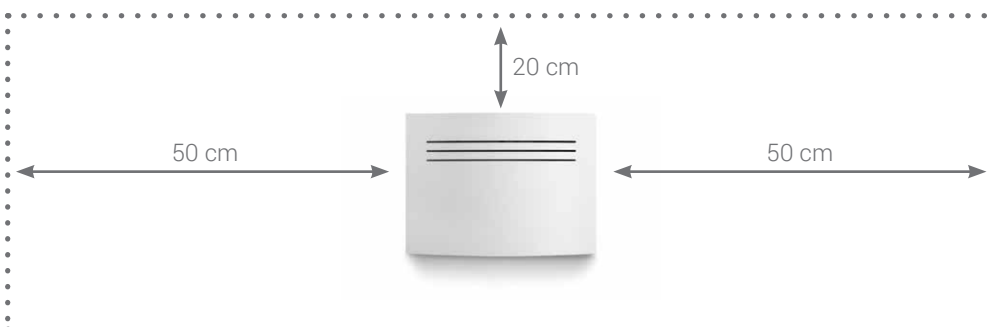

## Installation

For optimal installation, please note the following points:

- Maximum room volume 100 m<sup>3</sup>
- Maximum room height 3 m
- Installation height maximum 2.5 m
- Distance to ceiling at least 20 cm
- Distance to the wall of at least 50 cm
- As far as possible from all objects, such as furniture and pictures